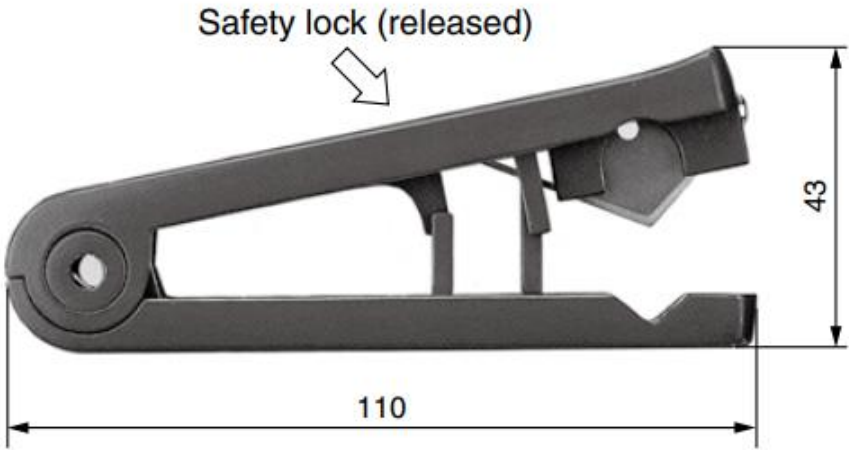

Tube Cutter: TK-3 (Useful type)
Safety lock contained
Blade is replaceable

Note) Do not use it to cut the metallic materials such as electric wires.

Model	TK-3
Applicable tubing material	Nylon, Soft nylon, Polyurethane, and other soft plastic tubing
Applicable tubing O.D.	12 mm or less
Weight	32 g
Replacement blade part no.	IN-461-4 (10 replacement blades)