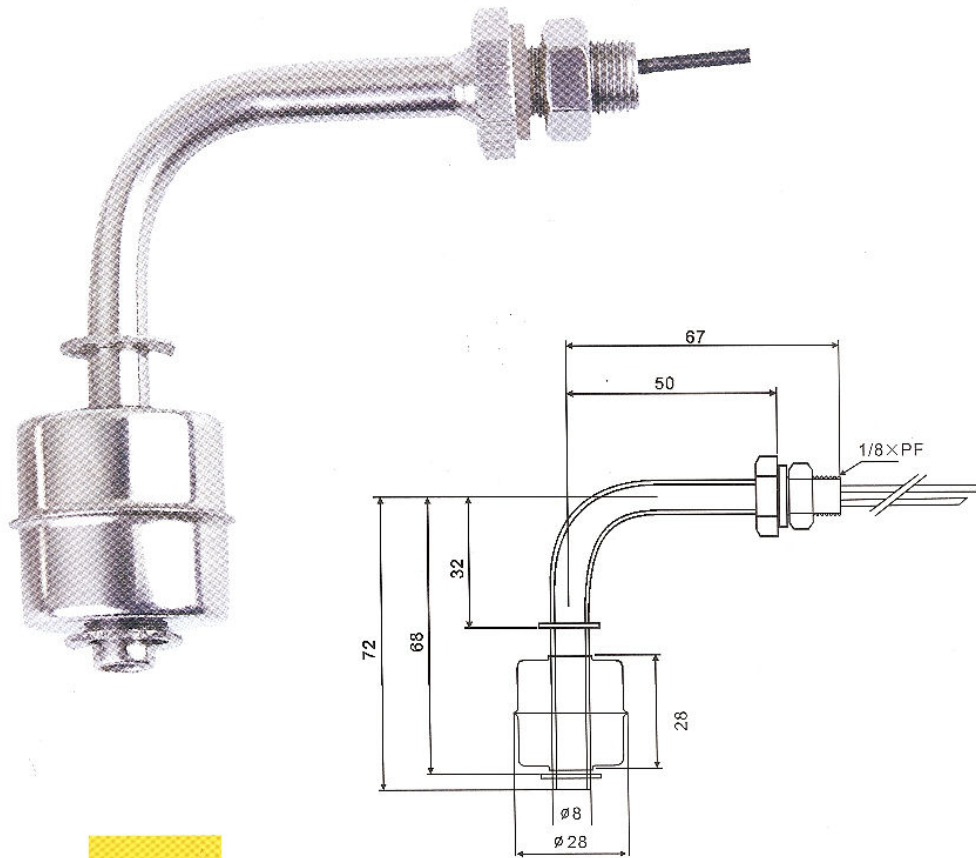

EBC HQ
HIGH QUALITY

52920

MINI FLOAT SWITCH

HT-304-2

1. Rated voltage: 220VAC/24VDC
2. Rated current: 0.8A
3. Insulation impedance: > 10MΩ
4. Applied temperature: -10°C ~ -130°C
5. Applied pressure: 20/50Pa