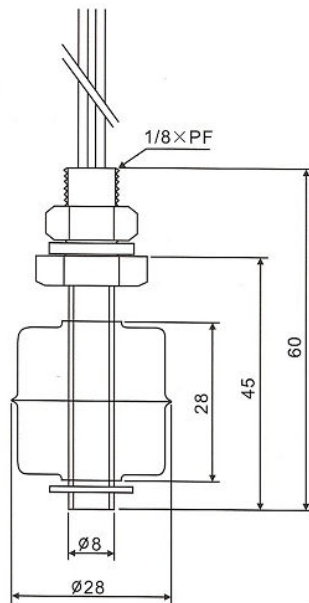

**EBC HQ**  
HIGH QUALITY

**52905**

**MINI** FLOAT SWITCH

**HT-304-1**

1. Rated voltage: 220VAC/24VDC
2. Rated current: 0.8A
3. Insulation impedance:  $> 10\text{M}\Omega$
4. Applied temperature:  $-10^{\circ}\text{C} \sim -130^{\circ}\text{C}$
5. Applied pressure: 20/50Pa