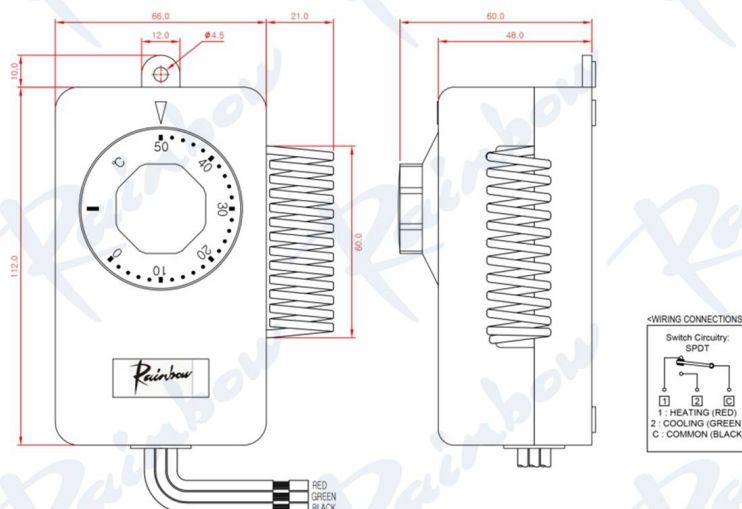

Drawing

Rainbow

HEAD OFFICE & FACTORY
(주)레인보 / RAINBOW ELECTRONICS CO.,LTD.
303-204, 397, Seokcheon-ro, Bucheon-si, KOREA
TEL : 82-32-624-2288 / FAX : 82-32-624-2299

CHINA OFFICE & FACTORY
青岛来仁宝电子有限公司 / QINGDAO RAINBOW
18, Huanghe Road, Laixi, Qingdao, CHINA
TEL : 86-0532-8849-3930 / FAX : 86-0532-8849-3932