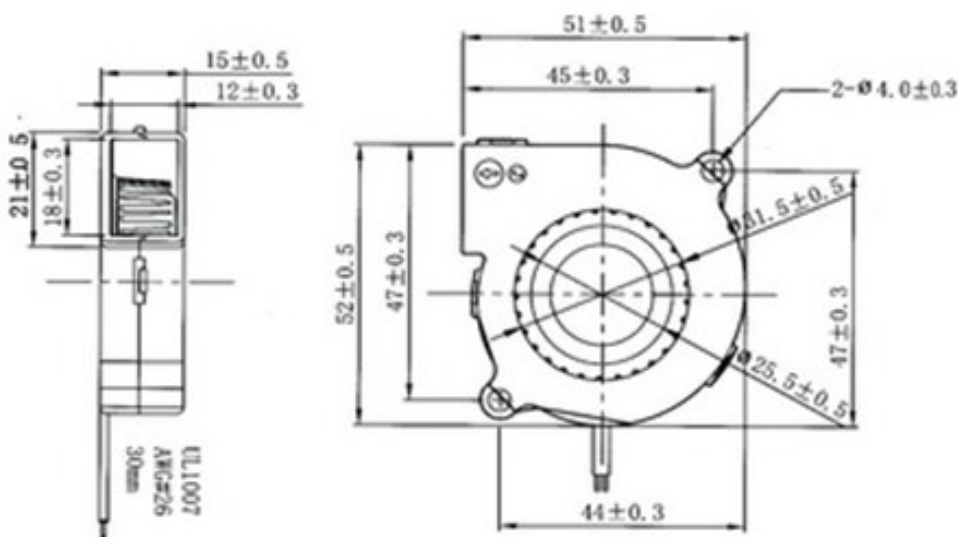

EBCHQ

Size:50 × 50 × 15mm

33460

Motor:Brushless DC,auto restart
Impedance&polarity protected

Impeller&Frame:Glassfiber reinforced thermoplastic
PBT UL94V-0

Insulation Resistance:Min. 10M at DC 500V

Dielectric Strength:500VAC/1 sec.Max.leakage
500 micro amp

Permissible Temp.Range:Ball Bearing -20°C~+75°C
Sleeve Bearing -10°C~+50°C

Safety:UL>CUL>CE

Life Expectancy at 40°C:Ball Bearing 50000 hours
Sleeve Bearing 30000 hours

Model	Rated Voltage (VDC)	Startup Voltage (VDC)	Current Amp (A)	Speed (rpm)	Air Flow (CFM)	Static Pressure (Inch-H2O)	Noise Level (dB-A)	Weight (g) (重量)
33460	24.00	10.00	0.07	5000	5.55	0.36	25	30.00