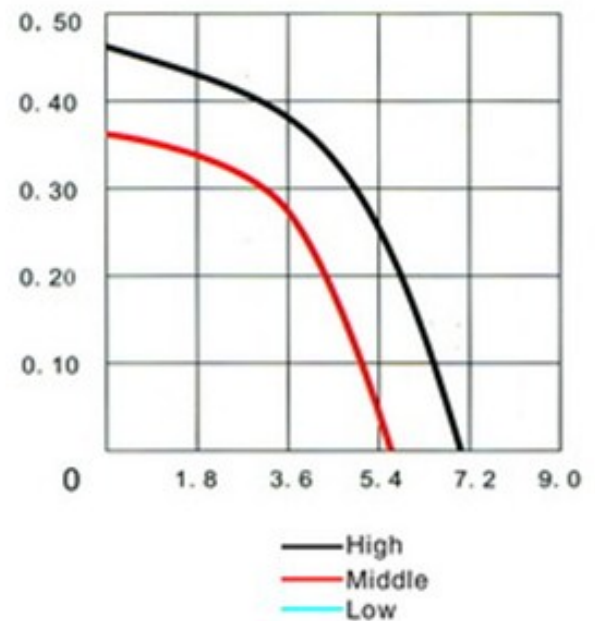

EBCHQ

Size:50 × 50 × 15mm

33460

Motor:Brushless DC,auto restart
Impedance&polarity protected

Impeller&Frame:Glassfiber reinforced thermoplastic
PBT UL94V-0

Insulation Resistance:Min. 10M at DC 500V

Dielectric Strength:500VAC/1 sec.Max.leakage
500 micro amp

Permissible Temp.Range:Ball Bearing -20°C~+75°C
Sleeve Bearing -10°C~+50°C

Safety:UL>CUL>CE

Life Expectancy at 40°C:Ball Bearing 50000 hours
Sleeve Bearing 30000 hours

Model	Rated Voltage (VDC)	Startup Voltage (VDC)	Current Amp (A)	Speed (rpm)	Air Flow (CFM)	Static Pressure (Inch-H2O)	Noise Level (dB-A)	Weight (g) (重量)
33460	24.00	10.00	0.07	5000	5.55	0.36	25	30.00