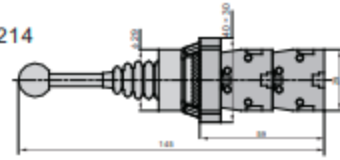

4 position stay put

4 position spring return

LAY5-BMR214

LAY5-BMR224