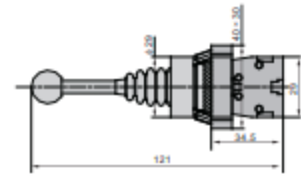

2 position stay put

Joystick operator

2 position spring return

LAY5-BMR212

LAY5-BMR212

LAY5-BMR222

4 position stay put

4 position spring return